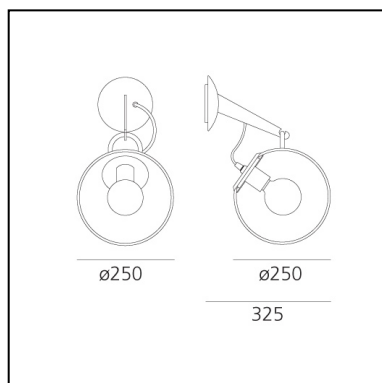

## LUMINAIRE

- Watt: **12W**
- Voltage: **220V-240V**
- Delivered lumens output: **1200lm**
- CCT: **2700K**

**PRODUCT CODE: A020100**

## FEATURES

- Article Code: **A020100**
- Colour: **Polished chrome**
- Installation: **Wall**
- Material: **Blown glass, steel**
- Series: **Design Collection**
- Environment: **Indoor**
- Area contract: **All projects**
- Emission: **Diffused And Direct**
- design by: **Ernesto Gismondi**

## DIMENSIONS

- Diameter: **cm 25**
- Depth: **cm 32.5**

## NOT INCLUDED SOURCES

- Category: **FLUO**
- Number: **1**
- Lbs: **G90**
- Watt: **20W**
- Socket: **E27**
- Color Rendering: **1b**
- Color temperature (K): **2700K**
- Duration (h): **12000h**